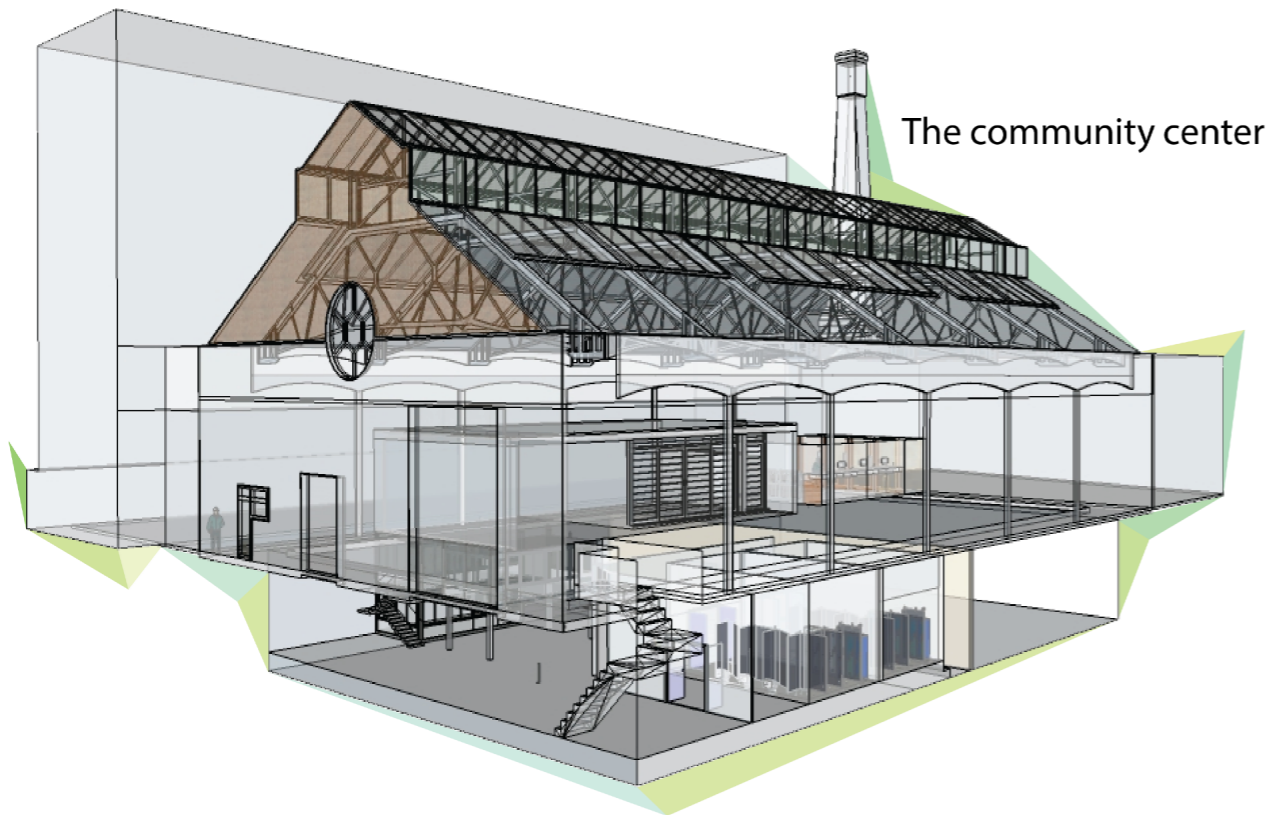

“Creativity takes courage.”
- Henri Matisse

Urban Velvet
Elephant and Castle

With community in mind, we created 'The Center'. With a wide range of rooms in all sizes, we are able to offer our community a variety of activities, from yoga classes through to sushi rolling. The rooms are all available to book, whether it be a one on one tutorial, or a dance studio, we are able to offer all of our residents the very best in all activities.

For activities too big for 'The Center', we have our sports hall (situated above the Surgery). With a huge, open design, this sports hall is unlike most others, as it is found underneath 'The Boat Deck', but with open plan design, you'll still find a nice breeze to cool off after an afternoon of sports.