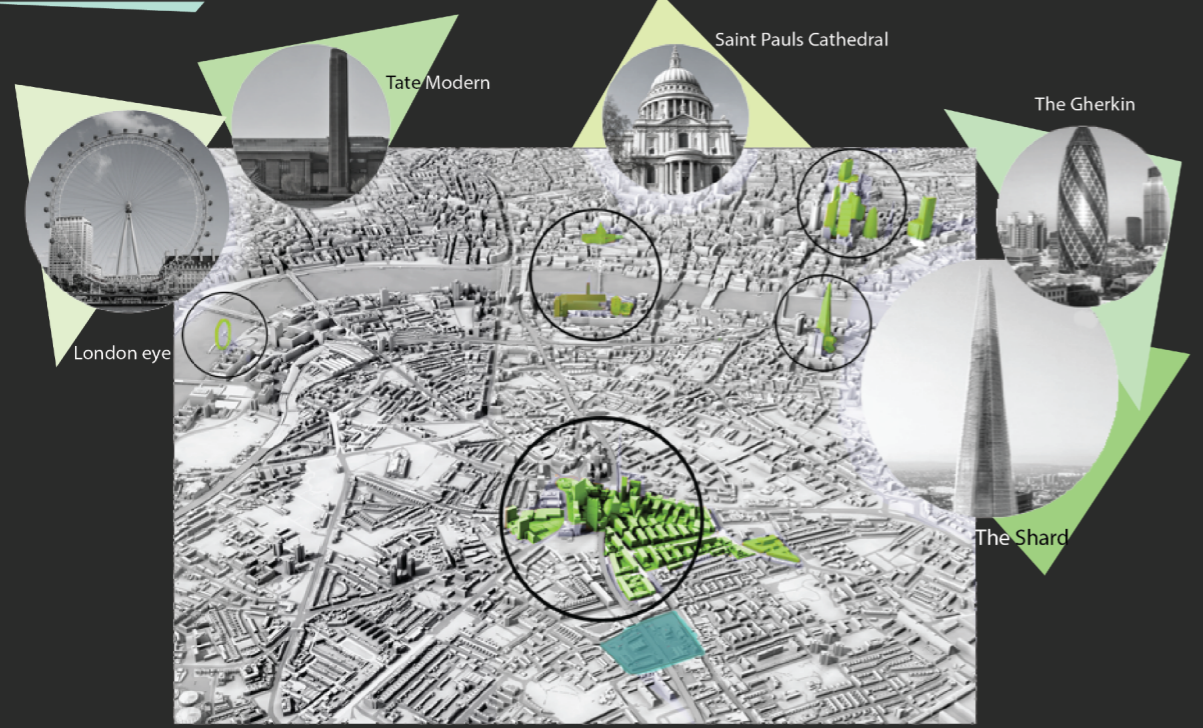

Available to book for all our residents, with a huge variety of sports for any weather.

Urban Velvet is garnished with luxury recreational areas, situated above the sports hall, you'll find yourself with plenty of places to wind down after a hard work out.

With a surgery located within the complex, you'll find it hard to find a reason to leave!

Urban Velvet
Elephant and Castle

- Southwark - 9 Minutes
- London Bridge - 14 Minutes
- City Center - 20 minutes
- Victoria Station - 24 minutes
- Canary Wharf - 22 Minutes